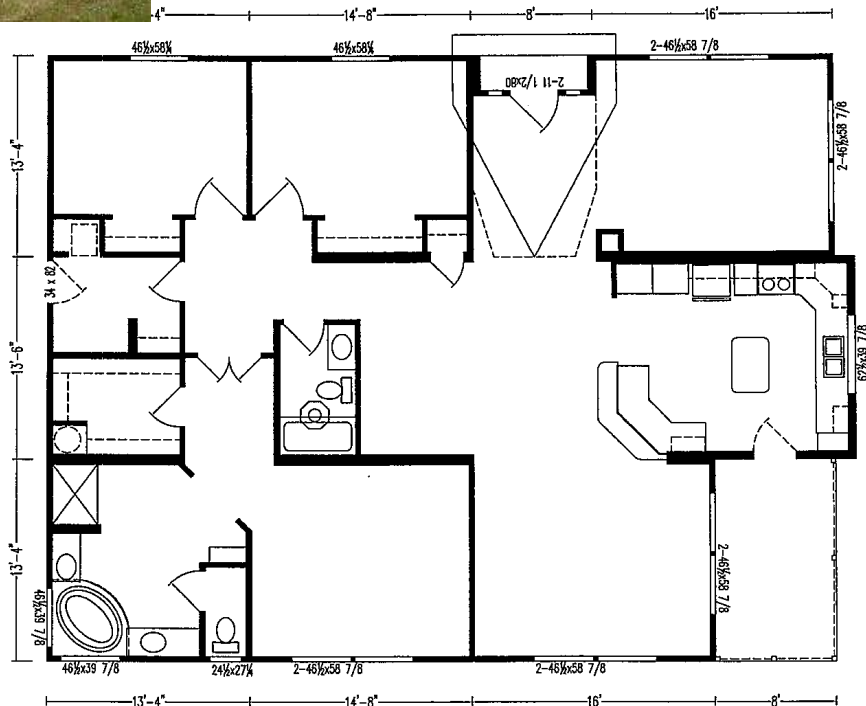

Reasons to buy a Skyline Energy Star® Home:

- Lower Cost
- Quality Construction
- Improved Comfort
- Improved Indoor Air Quality
- Access to Preferred Financing
- Saving the Earth